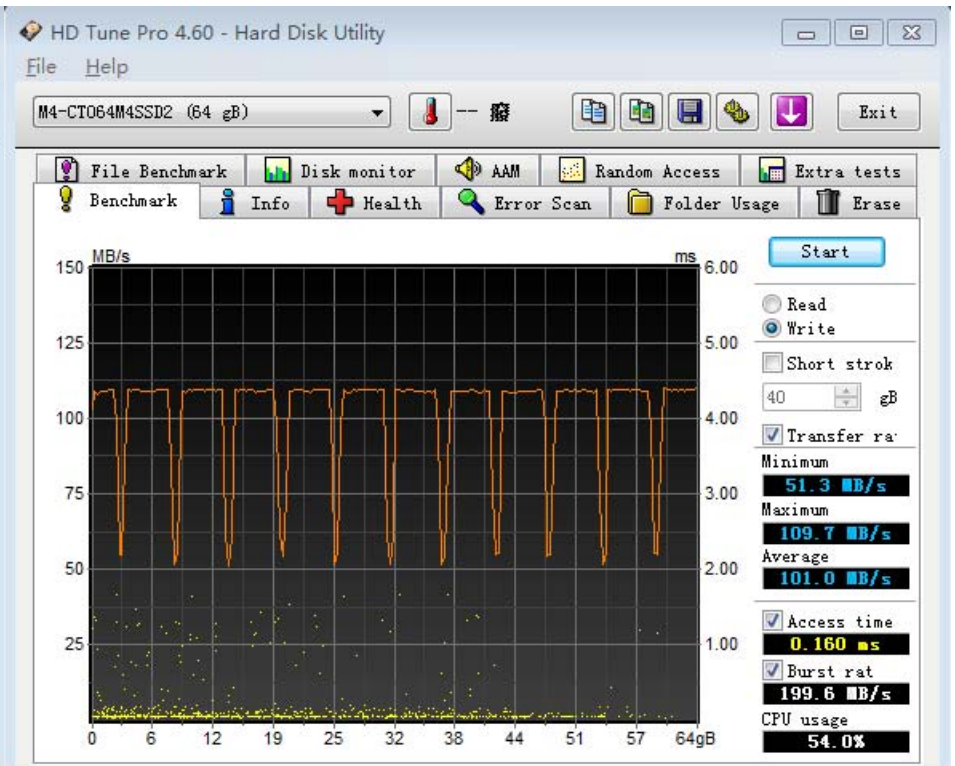

MB971SP-B & CRUCIAL M4 64GB SSD

HD TUNE PRO BENCHMARK