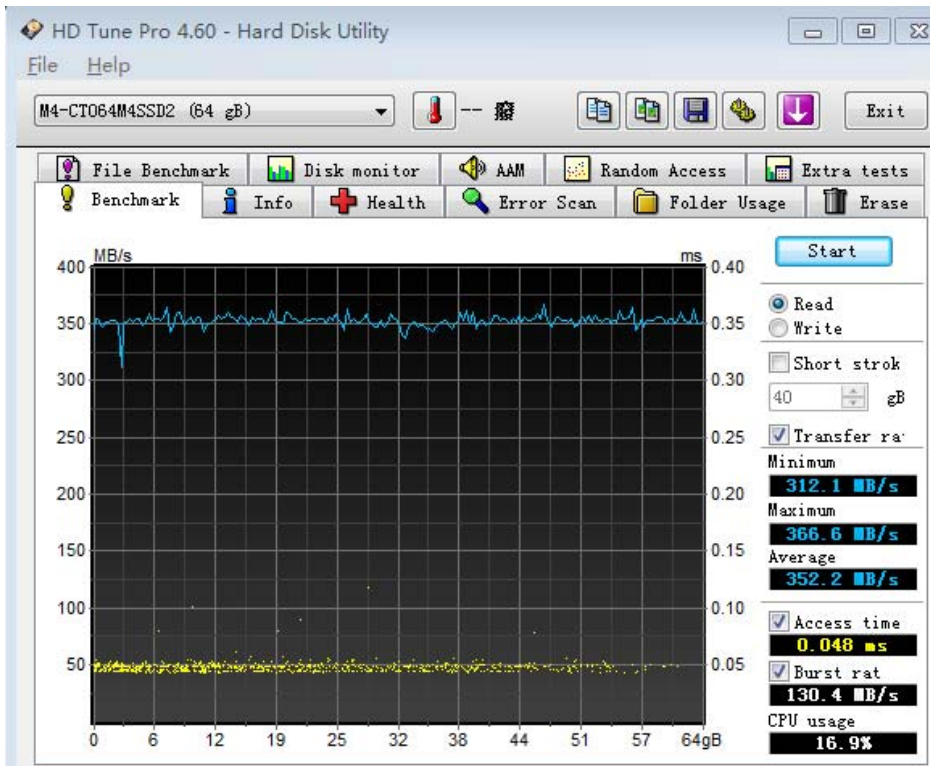

MB971SP-B & CRUCIAL M4 64GB SSD

HD TUNE PRO BENCHMARK